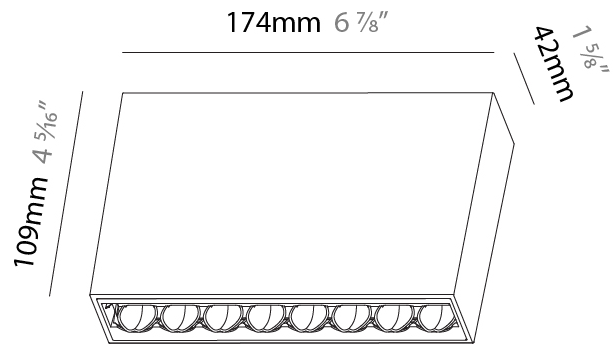

GENERAL

Series: Magiq Hollow Wallwash
Subseries: Magiq Hollow Wallwash
Partner: Prolicht
Division: Architectural
Installation: Surface
Product Type: Wallwash
Mounting Location: Ceiling
Light Distribution: Direct

PHYSICAL

Shape: Rectangle
Length (mm): 174
Length (in): 6 ⁷/₈
Width (mm): 42
Width (in): 1 ⁵/₈
Height (mm): 109
Height (in): 4 ³/₁₆

Fixture Finish: SSR / BKV / CWI / CRY / HAB / UFT / ITA / RUA / FTG / MYG / LOD / PUS / FRO / FUP / KIA / POP / BLS / SPG / MEY / GOH / CHC / COM / ABZ / JAG / OBR / MOS / ROR

Holder Finish: WHI / BLK
Fixture Material: Aluminum Die Cast

ELECTRICAL

Lamp Type: LED (Zhaga Standard)
Input Wattage (W): 19
Total Output Wattage (W): 17.3
Dimming: Tri-Mode (Non-Dimming and Phase Dimming (120Vac only) and 0-10V Dimming)
Driver Included: Yes
Driver Location: Integrated
Driver Type: Constant Current - Universal
Driver Class: Class 1
Input Voltage (V): 120 - 277
Constant Current (MA): 700mA

LED

Number of LEDs: 4
Color Temperature (°K): 2700 / 3000 / 3500 / 4000
Max. Delivered Lumen (lm): 1270 / 1270 / 1513 / 1544
Nominal Lumen (lm): 1492 / 1492 / 1778 / 1814
CRI: >90 CRI
Efficiency (%): 80
Lamp Life (hrs): 50000

OPTICAL

Adjustability: Fixed

RATINGS AND CERTIFICATIONS

Certified By: Certified for North American Standards
IP rating: IP20