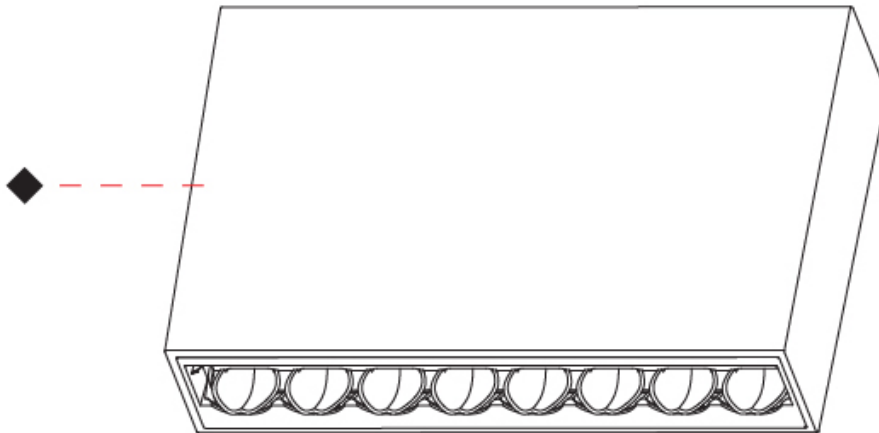

MAGIQ HOLLOW WALLWASH SURFACE

A3D187-

PROJECT _____

TYPE _____

SPECIFIER _____

QUANTITY _____

DATE _____

A