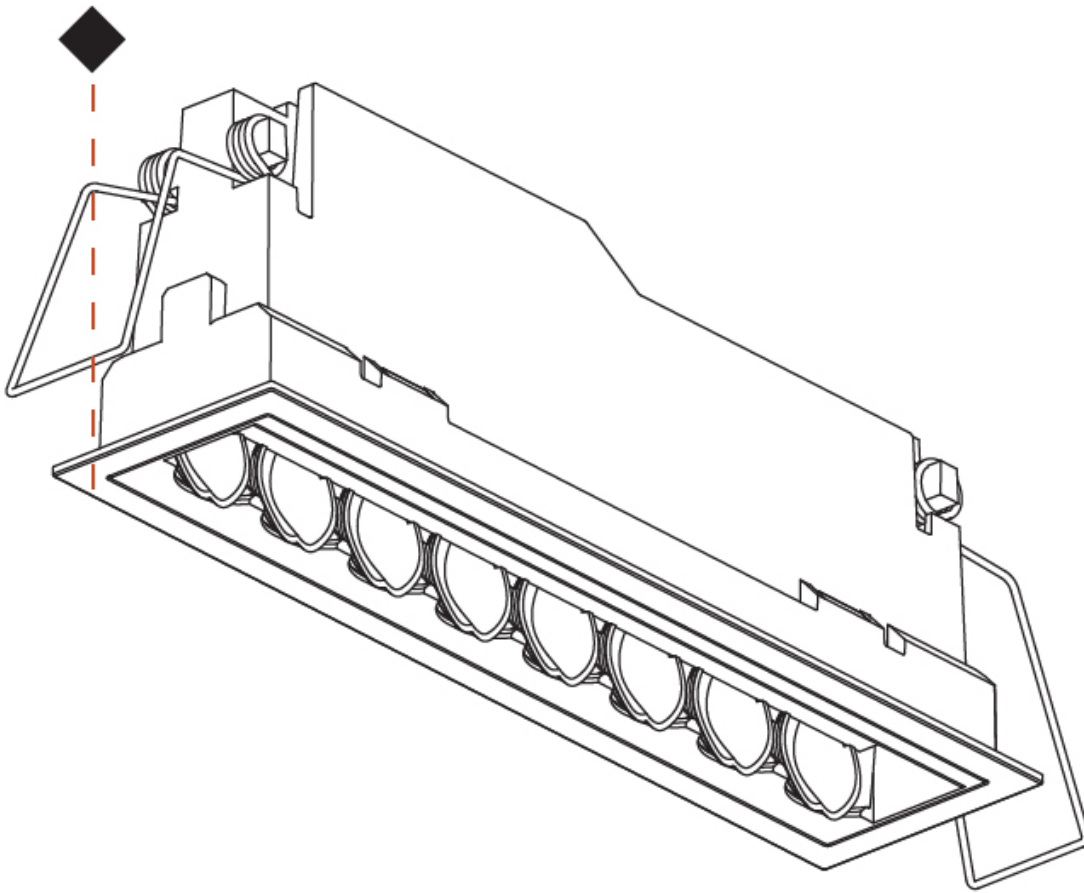

MAGIQ HOLLOW WALLWASH RECESSED

A35582-

PROJECT

TYPE

SPECIFIER

QUANTITY

DATE

A