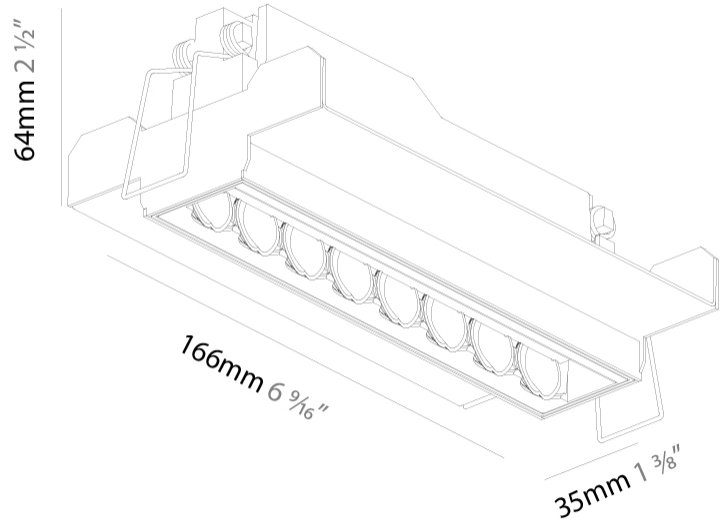

GENERAL

Series: Magiq Hollow Wallwash
Partner: Prolicht
Division: Architectural
Installation: Trimless
Product Type: Wallwash
Mounting Location: Ceiling
Light Distribution: Asymmetric

PHYSICAL

Shape: Rectangle
Length (mm): 166
Length (in): 6 ⁹/₁₆
Width (mm): 35
Width (in): 1 ³/₈
Height (mm): 64
Height (in): 2 ¹/₂
Ceiling Thickness (mm): 12.5
Ceiling Thickness (in): 1/2
Min. Recessing Depth (mm): 100
Min. Recessing Depth (in): 3 ¹⁵/₁₆
Weight (kg): 0.525
Weight (lbs): 1.16
Holder Finish: WHI / BLK
Fixture Material: Aluminum Die Cast
Cut-out Measurements: 173mm / 6 13/16" x 42mm / 1 5/8"

ELECTRICAL

Lamp Type: LED (Zhaga Standard)
Input Wattage (W): 19
Total Output Wattage (W): 17.2
Dimming: Tri-Mode (Non-Dimming and Phase Dimming (120Vac only) and 0-10V Dimming)
Driver Included: No
Driver Location: Recessed Housing
Driver Type: Constant Current - Universal
Driver Class: Class 2
Housing: See components
Input Voltage (V): 120 - 277
Constant Current (MA): 700

LED

Number of LEDs: 8
Color Temperature (°K): 2700 / 3000 / 3500 / 4000
Max. Delivered Lumen (lm): 1270 / 1270 / 1513 / 1544
Nominal Lumen (lm): 1492 / 1492 / 1778 / 1814
CRI: >90 CRI
Efficiency (%): 82.3
Lamp Life (hrs): 50000
Upon Request: Special Color Temperature

OPTICAL

Upon Request: Special Beam Angles

RATINGS AND CERTIFICATIONS

Certified By: CSA Certified to UL and CSA Standards
IP rating: IP20